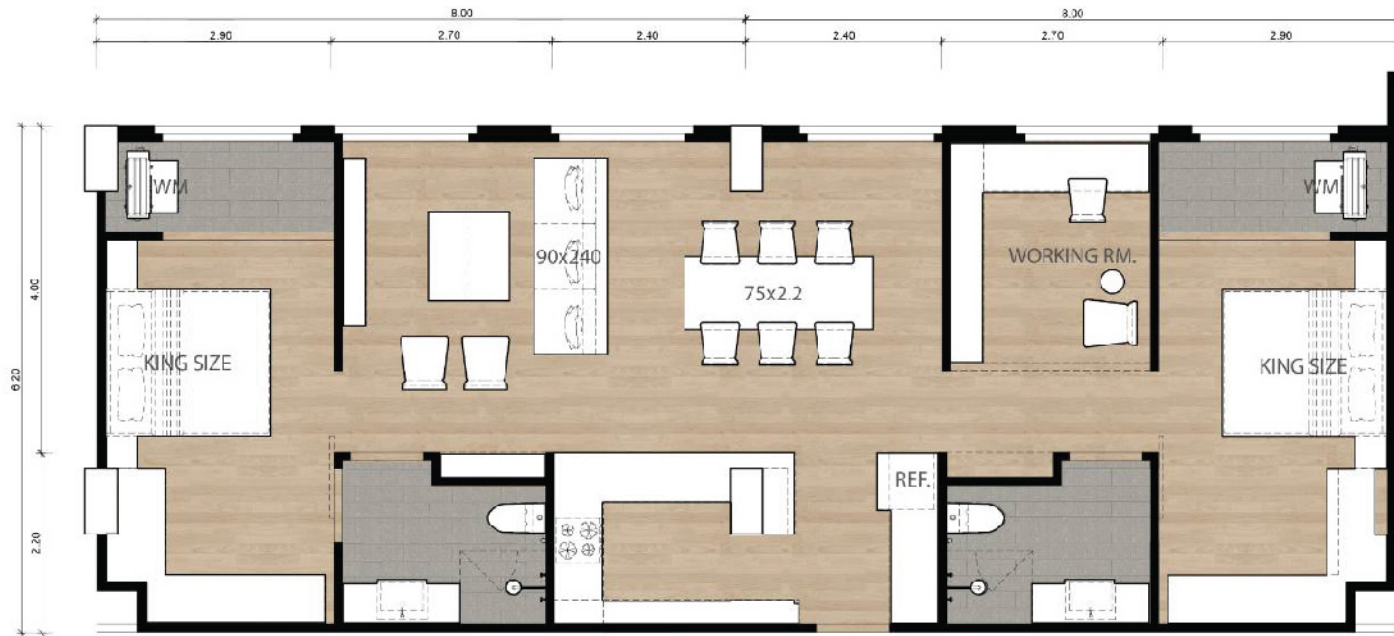

- SYMBOLS**
- COMMON AREA
 - SERVICE AREA
 - UNIT TYPE 1B
 - PARKING, INTERNAL ROAD
 - LOUNGE

GROUND FLOOR PLAN

BASEMENT FLOOR PLAN

2nd - 7th FLOOR PLAN

ROOF FLOOR PLAN

TYPE 1A : 1 BEDROOM 38 SQ.M.

TYPE 1A : 1 BEDROOM (CORNER) 38 SQ.M.

TYPE 1A COMBINE : 2 BEDROOM 76 SQ.M.

TYPE 138 SQ.M.
Scale 1:50

TYPE 2A : 3 BEDROOM 138 SQ.M.

TYPE 1B : 2 BEDROOM 47.00 SQ.M.

TYPE 1B : 1 BEDROOM 47 SQ.M.

TYPE 1B : 1 BEDROOM (CORNER) 47.00 SQ.M.

TYPE 1B COMBINE : 3 BEDROOM 94 SQ.M.