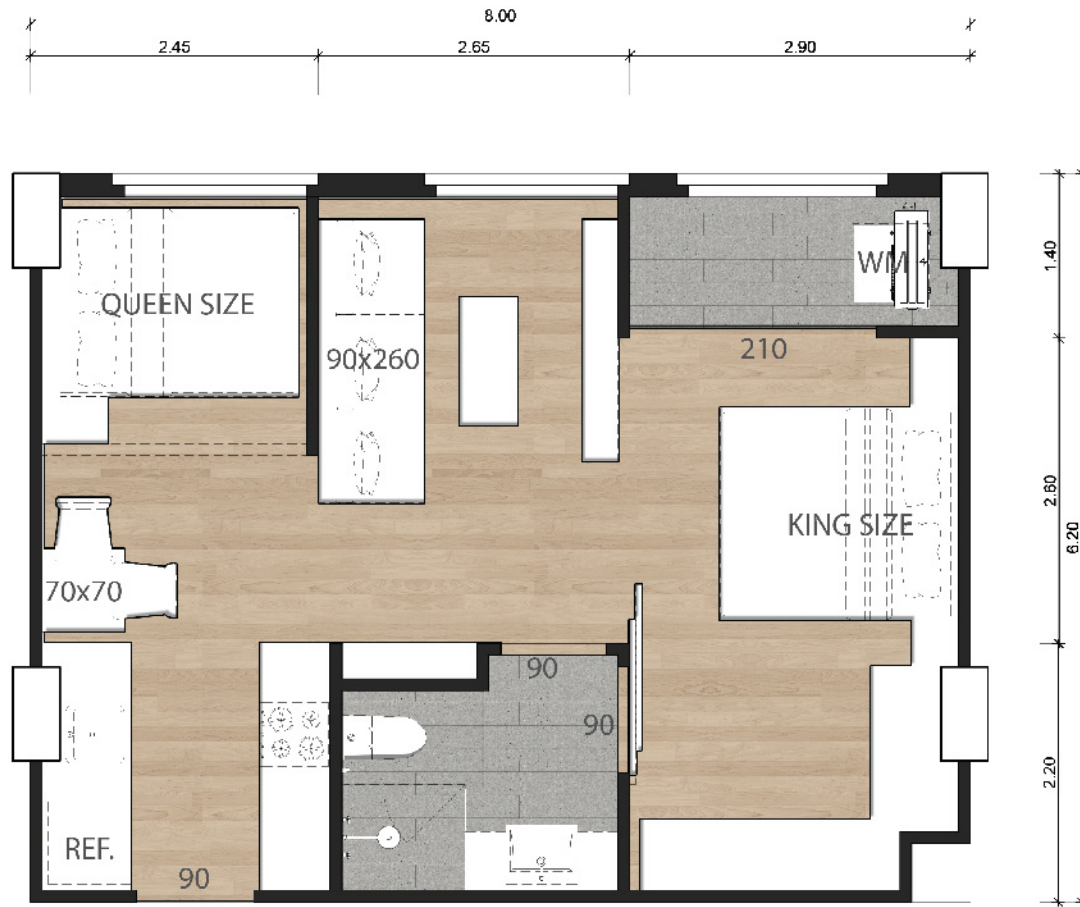

- SYMBOLS**
- COMMON AREA
 - SERVICE AREA
 - UNIT TYPE 1B
 - PARKING, INTERNAL ROAD
 - LOUNGE

GROUND FLOOR PLAN

BASEMENT FLOOR PLAN

2nd - 7th FLOOR PLAN

ROOF FLOOR PLAN

TYPE 1A : 1 BEDROOM 38 SQ.M.

TYPE 1A : 1 BEDROOM (CORNER) 38 SQ.M.

TYPE 1A COMBINE : 2 BEDROOM 76 SQ.M.

TYPE 138 SQ.M.
Scale 1:50

TYPE 2A : 3 BEDROOM 138 SQ.M.

TYPE 1B : 2 BEDROOM 47.00 SQ.M.

TYPE 1B : 1 BEDROOM 47 SQ.M.

TYPE 1B : 1 BEDROOM (CORNER) 47.00 SQ.M.

TYPE 1B COMBINE : 3 BEDROOM 94 SQ.M.