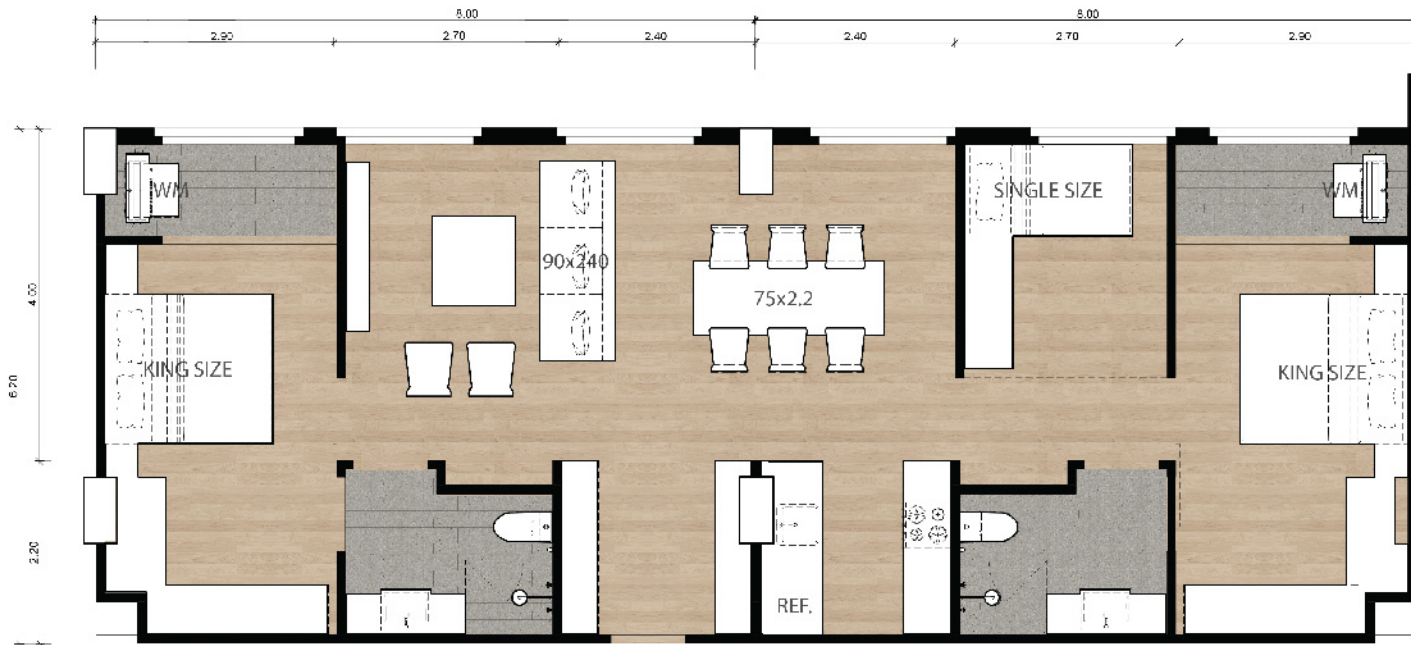

- SYMBOLS**
- COMMON AREA
 - SERVICE AREA
 - UNIT TYPE 1B
 - PARKING, INTERNAL ROAD
 - LOUNGE

GROUND FLOOR PLAN

BASEMENT FLOOR PLAN

2nd - 7th FLOOR PLAN

ROOF FLOOR PLAN

TYPE 1A : 1 BEDROOM 38 SQ.M.

TYPE 1A : 1 BEDROOM (CORNER) 38 SQ.M.

TYPE 1A COMBINE : 2 BEDROOM 76 SQ.M.

TYPE 138 SQ.M.
Scale 1:50

TYPE 2A : 3 BEDROOM 138 SQ.M.

TYPE 1B : 2 BEDROOM 47.00 SQ.M.

TYPE 1B : 1 BEDROOM 47 SQ.M.

TYPE 1B : 1 BEDROOM (CORNER) 47.00 SQ.M.

TYPE 1B COMBINE : 3 BEDROOM 94 SQ.M.