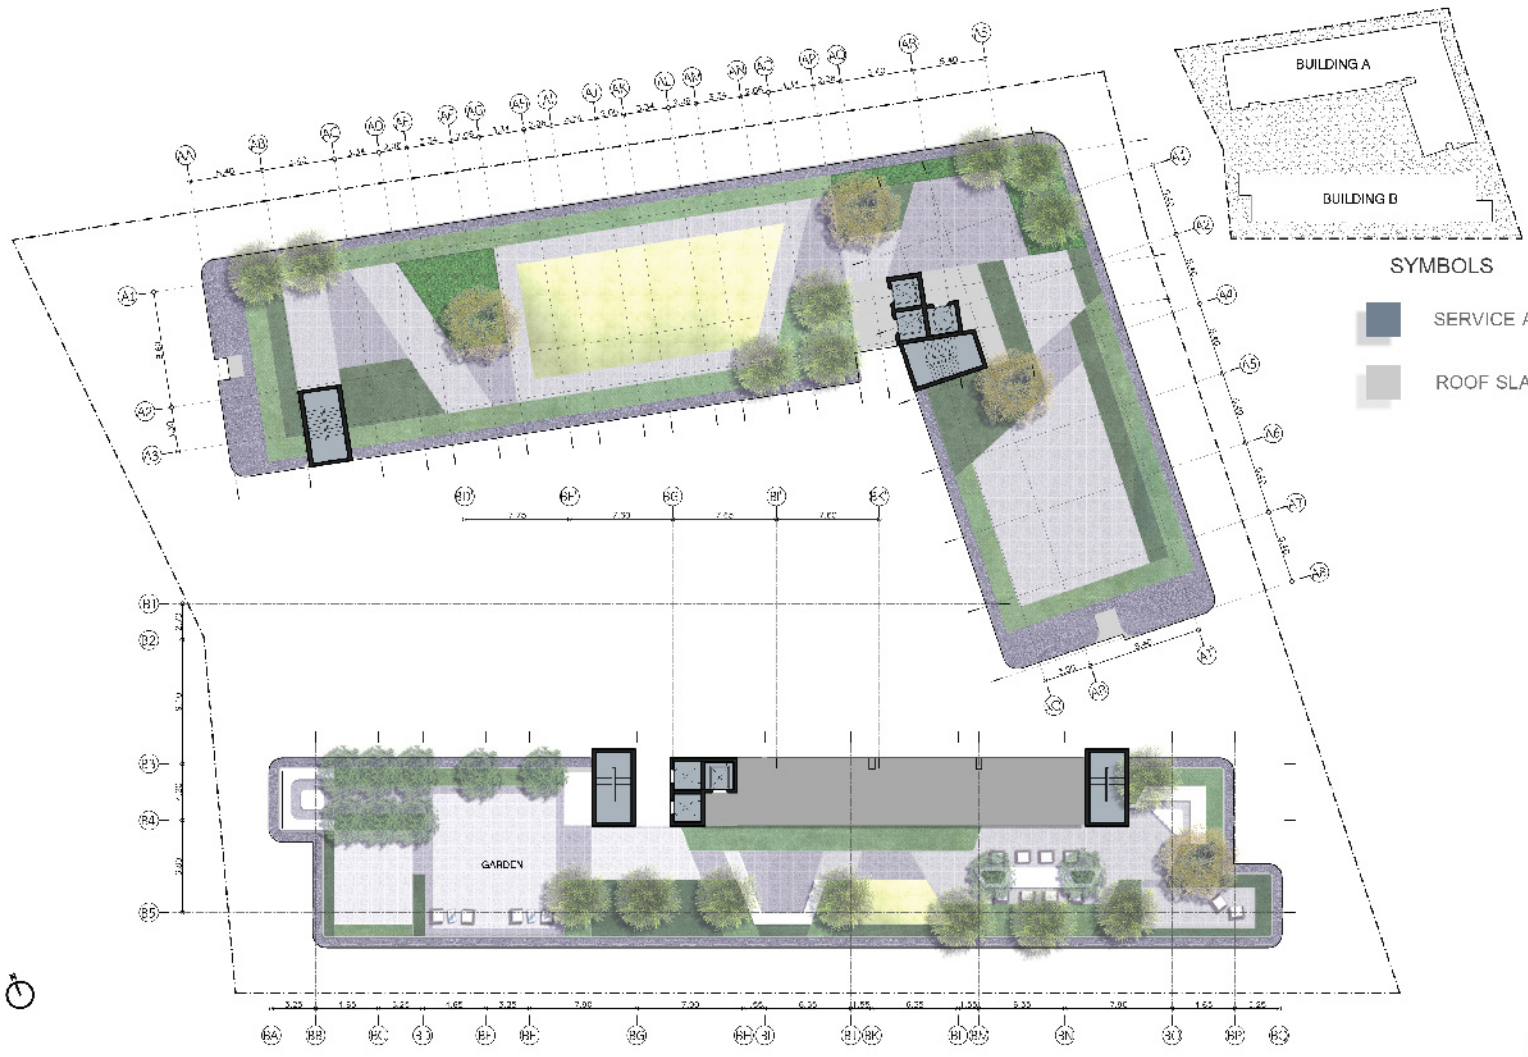

- SYMBOLS**
- COMMON AREA
 - SERVICE AREA
 - UNIT TYPE 1B
 - PARKING, INTERNAL ROAD
 - LOUNGE

GROUND FLOOR PLAN

BASEMENT FLOOR PLAN

2nd - 7th FLOOR PLAN

ROOF FLOOR PLAN

TYPE 1A : 1 BEDROOM 38 SQ.M.

TYPE 1A : 1 BEDROOM (CORNER) 38 SQ.M.

TYPE 1A COMBINE : 2 BEDROOM 76 SQ.M.

TYPE 138 SQ.M.
Scale 1:50

TYPE 2A : 3 BEDROOM 138 SQ.M.

TYPE 1B : 2 BEDROOM 47.00 SQ.M.

TYPE 1B : 1 BEDROOM 47 SQ.M.

TYPE 1B : 1 BEDROOM (CORNER) 47.00 SQ.M.

TYPE 1B COMBINE : 3 BEDROOM 94 SQ.M.