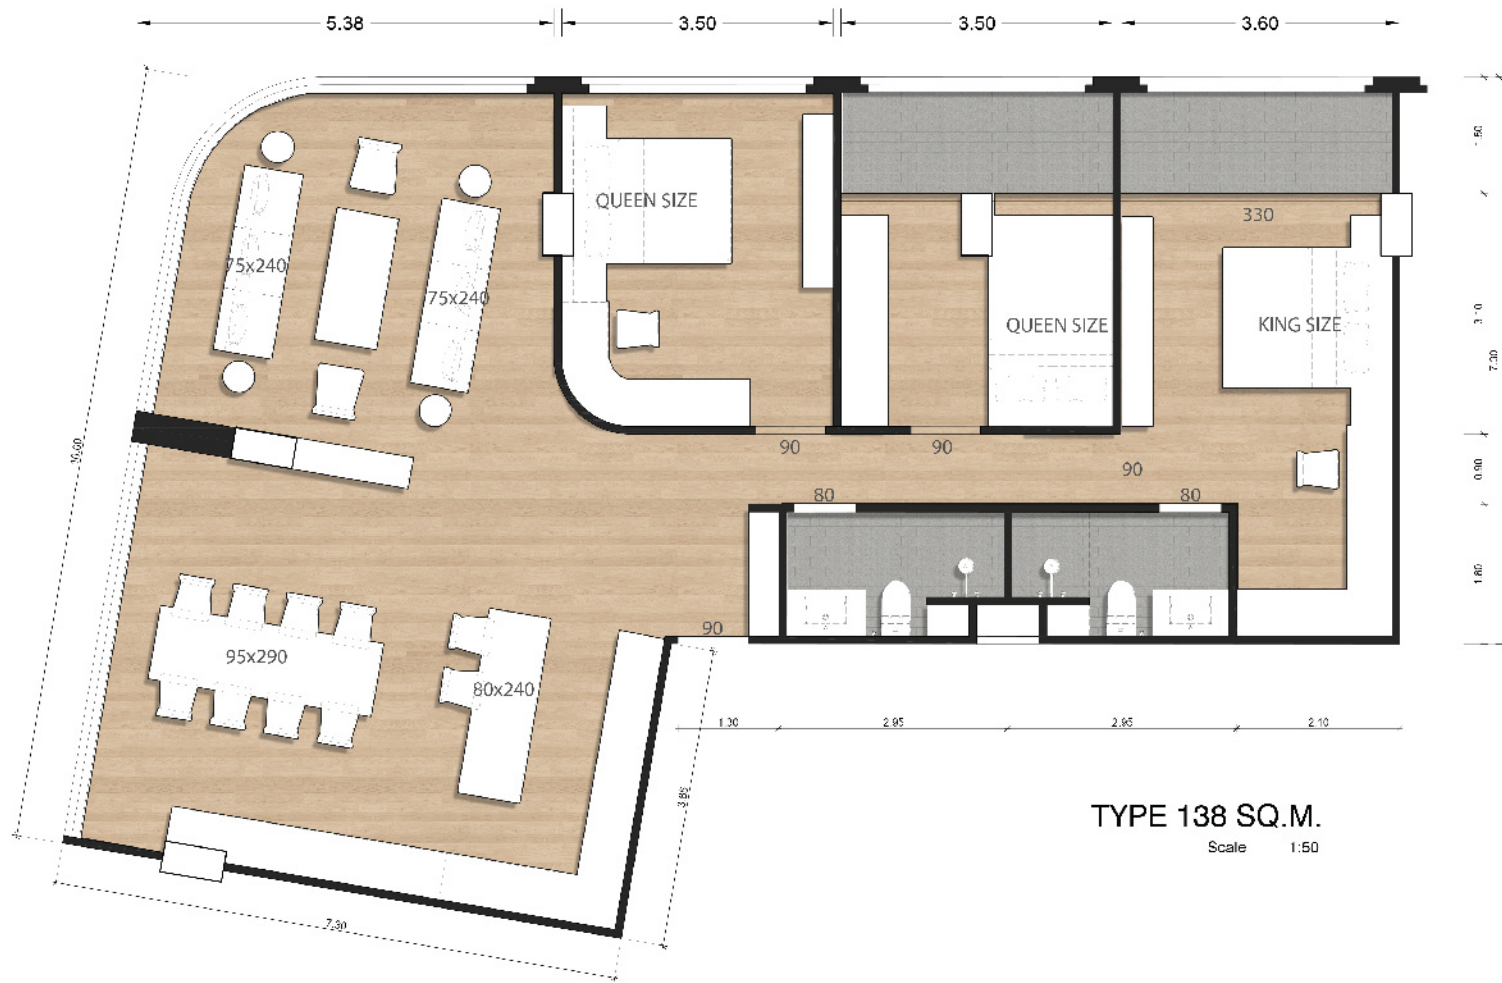

- SYMBOLS**
- COMMON AREA
 - SERVICE AREA
 - UNIT TYPE 1B
 - PARKING, INTERNAL ROAD
 - LOUNGE

GROUND FLOOR PLAN

BASEMENT FLOOR PLAN

2nd - 7th FLOOR PLAN

ROOF FLOOR PLAN

TYPE 1A : 1 BEDROOM 38 SQ.M.

TYPE 1A : 1 BEDROOM (CORNER) 38 SQ.M.

TYPE 1A COMBINE : 2 BEDROOM 76 SQ.M.

TYPE 138 SQ.M.
Scale 1:50

TYPE 2A : 3 BEDROOM 138 SQ.M.

TYPE 1B : 2 BEDROOM 47.00 SQ.M.

TYPE 1B : 1 BEDROOM 47 SQ.M.

TYPE 1B : 1 BEDROOM (CORNER) 47.00 SQ.M.

TYPE 1B COMBINE : 3 BEDROOM 94 SQ.M.