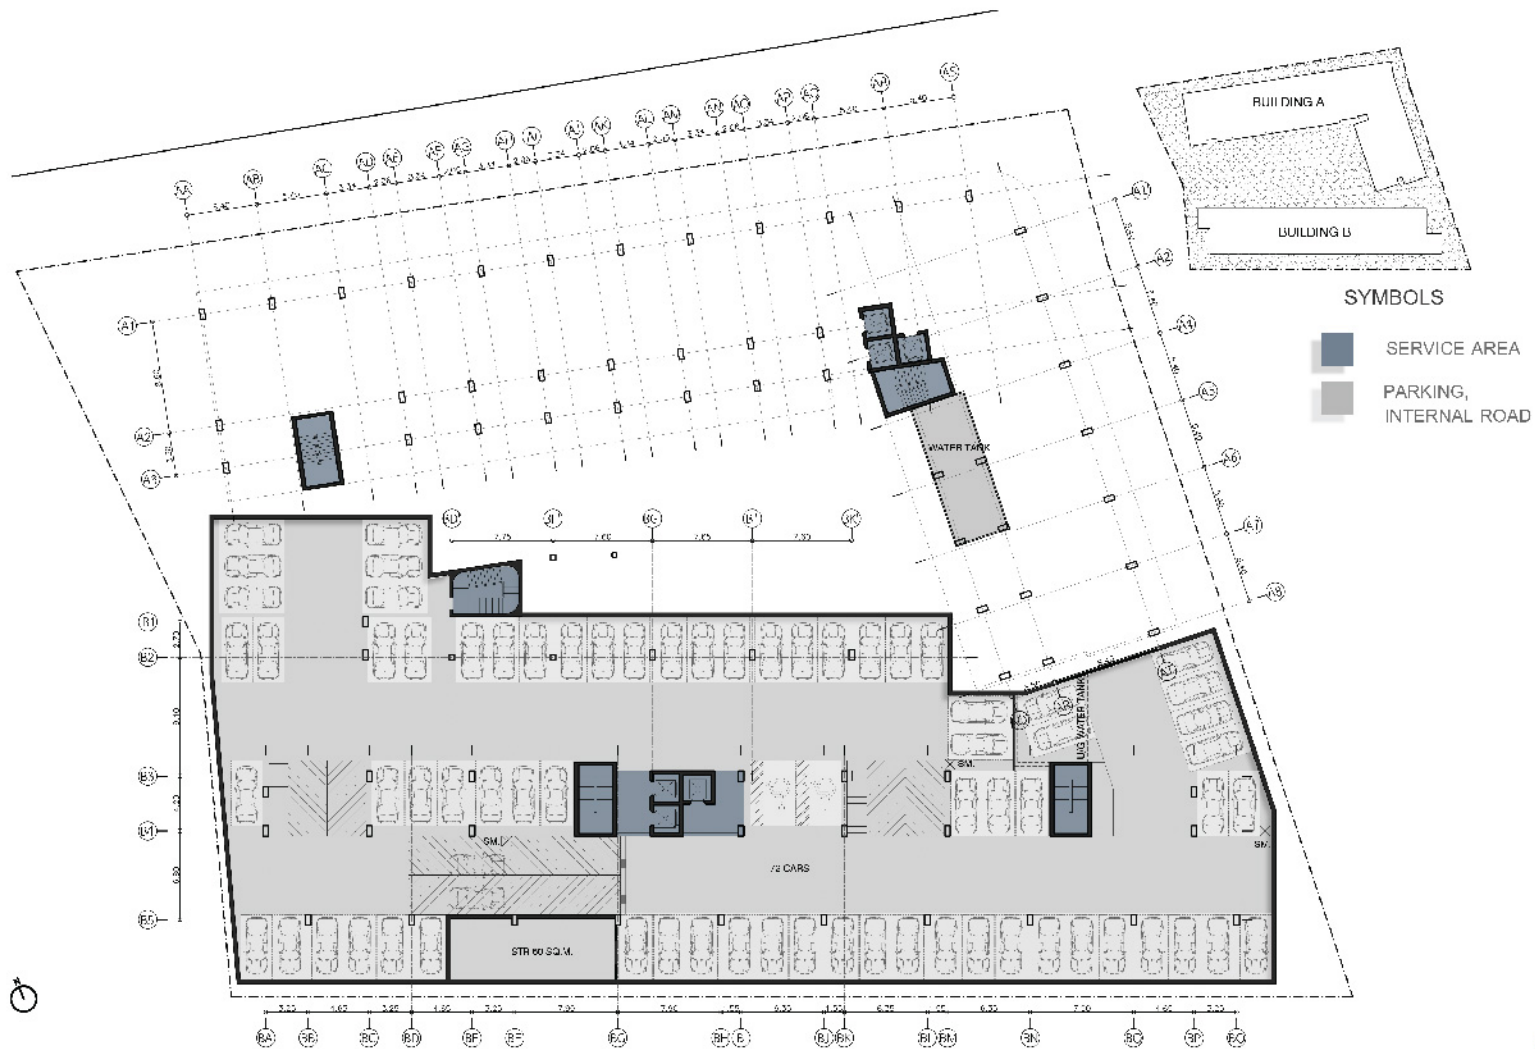

- SYMBOLS**
- COMMON AREA
 - SERVICE AREA
 - UNIT TYPE 1B
 - PARKING, INTERNAL ROAD
 - LOUNGE

GROUND FLOOR PLAN

BASEMENT FLOOR PLAN

2nd - 7th FLOOR PLAN

ROOF FLOOR PLAN

TYPE 1A : 1 BEDROOM 38 SQ.M.

TYPE 1A : 1 BEDROOM (CORNER) 38 SQ.M.