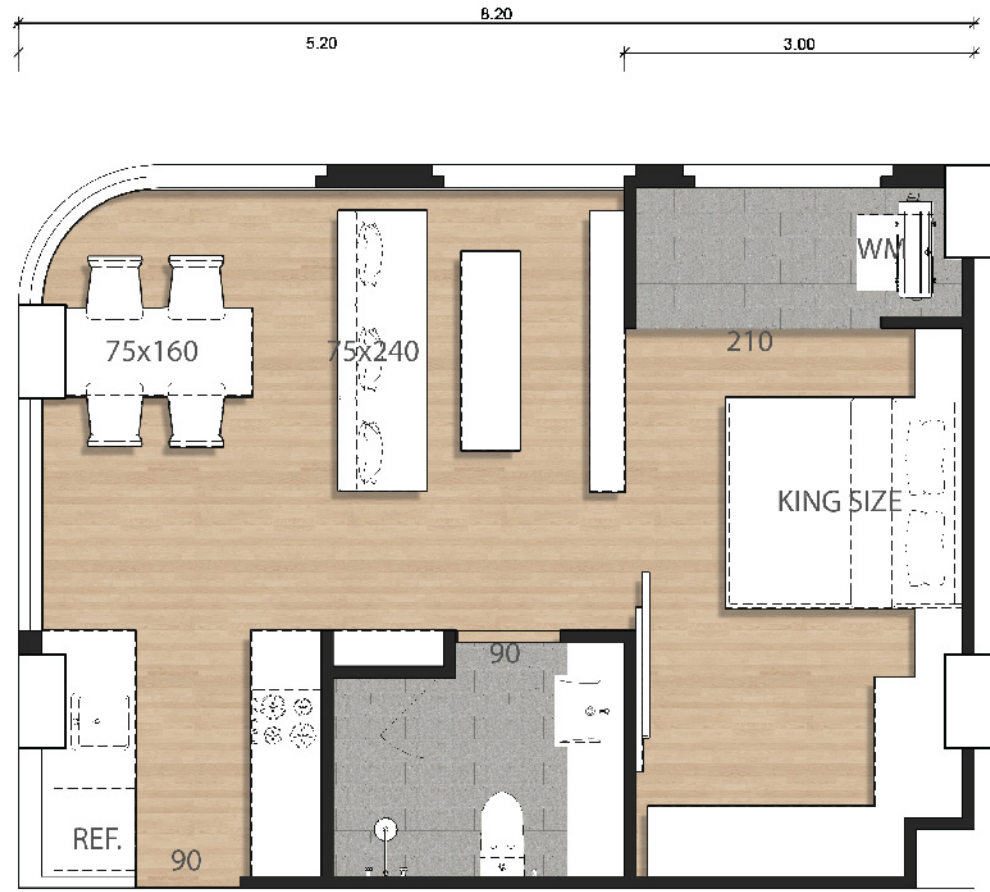

- SYMBOLS**
- COMMON AREA
 - SERVICE AREA
 - UNIT TYPE 1B
 - PARKING, INTERNAL ROAD
 - LOUNGE

GROUND FLOOR PLAN

BASEMENT FLOOR PLAN

2nd - 7th FLOOR PLAN

ROOF FLOOR PLAN

TYPE 1A : 1 BEDROOM 38 SQ.M.

TYPE 1A : 1 BEDROOM (CORNER) 38 SQ.M.

TYPE 1A COMBINE : 2 BEDROOM 76 SQ.M.

TYPE 138 SQ.M.
Scale 1:50

TYPE 2A : 3 BEDROOM 138 SQ.M.

TYPE 1B : 2 BEDROOM 47.00 SQ.M.

TYPE 1B : 1 BEDROOM 47 SQ.M.

TYPE 1B : 1 BEDROOM (CORNER) 47.00 SQ.M.

TYPE 1B COMBINE : 3 BEDROOM 94 SQ.M.