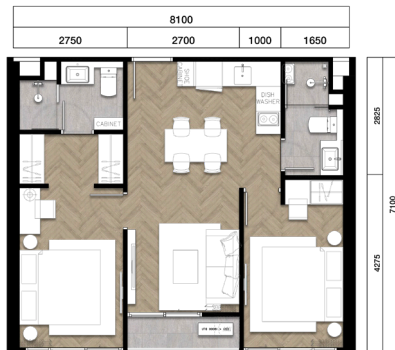

FACILITIES

- ◆ Lobby
- ◆ Swimming Pool & Kids' Pool
- ◆ Pool Bar
- ◆ Spa & Treatment
- ◆ Gym
- ◆ Restaurant
- ◆ Bar & Lounge
- ◆ Ballroom
- ◆ Library

ROOM TYPE

ONE-BEDROOM : 32 sq.m.

ONE-BEDROOM : 37 sq.m.

TWO-BEDROOM : 56 sq.m.

THREE-BEDROOM : 111 sq.m.

THE MOST SOUGHT-AFTER
LOCATION

	K.M.
Laguna Golf Course	1
Boat Avenue Shopping Mall	1
Central Porto De Phuket	2
Bangtao Beach	2
Layan Beach	2
Blue Tree Waterpark	3.5
Maya Beach Club	4
Catch Beach Club	5
Thanyapura Sports & Health Resort	10
UWC International School	10
Blue Canyon Golf Course	14
Bumrungrad International Hospital Phuket	14
Phuket International Airport	16