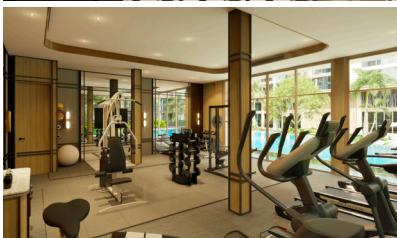

ENHANCE YOUR LIFESTYLE WITH OUR COMPREHENSIVE

FACILITIES

- Lobby
- Swimming Pool & Kids' Pool
- Pool Bar
- Spa & Treatment
- Gym
- Restaurant
- Bar & Lounge
- Ballroom
- Library