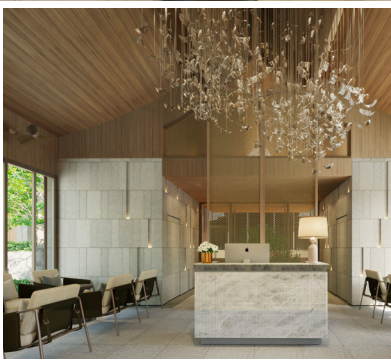

ENHANCE YOUR LIFESTYLE WITH OUR COMPREHENSIVE

FACILITIES

- Lobby
- Swimming Pool & Kids' Pool
- Pool Bar
- Spa & Treatment
- Gym
- Restaurant
- Bar & Lounge
- Ballroom
- Library