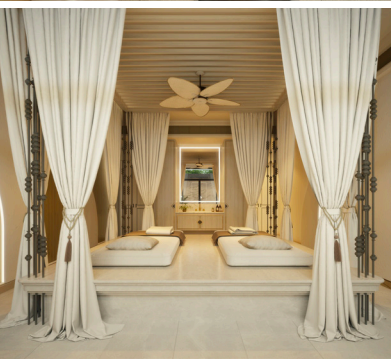

ENHANCE YOUR LIFESTYLE WITH OUR COMPREHENSIVE

FACILITIES

- Lobby
- Swimming Pool & Kids' Pool
- Pool Bar
- Spa & Treatment
- Gym
- Restaurant
- Bar & Lounge
- Ballroom
- Library