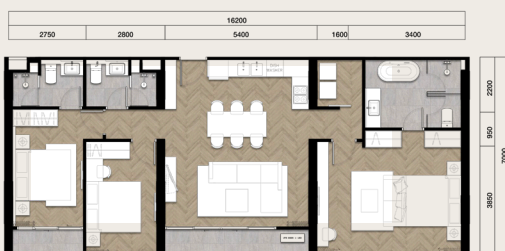

FACILITIES

- ◆ Lobby
- ◆ Swimming Pool & Kids' Pool
- ◆ Pool Bar
- ◆ Spa & Treatment
- ◆ Gym
- ◆ Restaurant
- ◆ Bar & Lounge
- ◆ Ballroom
- ◆ Library

ROOM TYPE

ONE-BEDROOM : 32 sq.m.

ONE-BEDROOM : 37 sq.m.

TWO-BEDROOM : 56 sq.m.

THREE-BEDROOM : 111 sq.m.

THE MOST SOUGHT-AFTER
LOCATION

	K.M.
Laguna Golf Course	1
Boat Avenue Shopping Mall	1
Central Porto De Phuket	2
Bangtao Beach	2
Layan Beach	2
Blue Tree Waterpark	3.5
Maya Beach Club	4
Catch Beach Club	5
Thanyapura Sports & Health Resort	10
UWC International School	10
Blue Canyon Golf Course	14
Bumrungrad International Hospital Phuket	14
Phuket International Airport	16