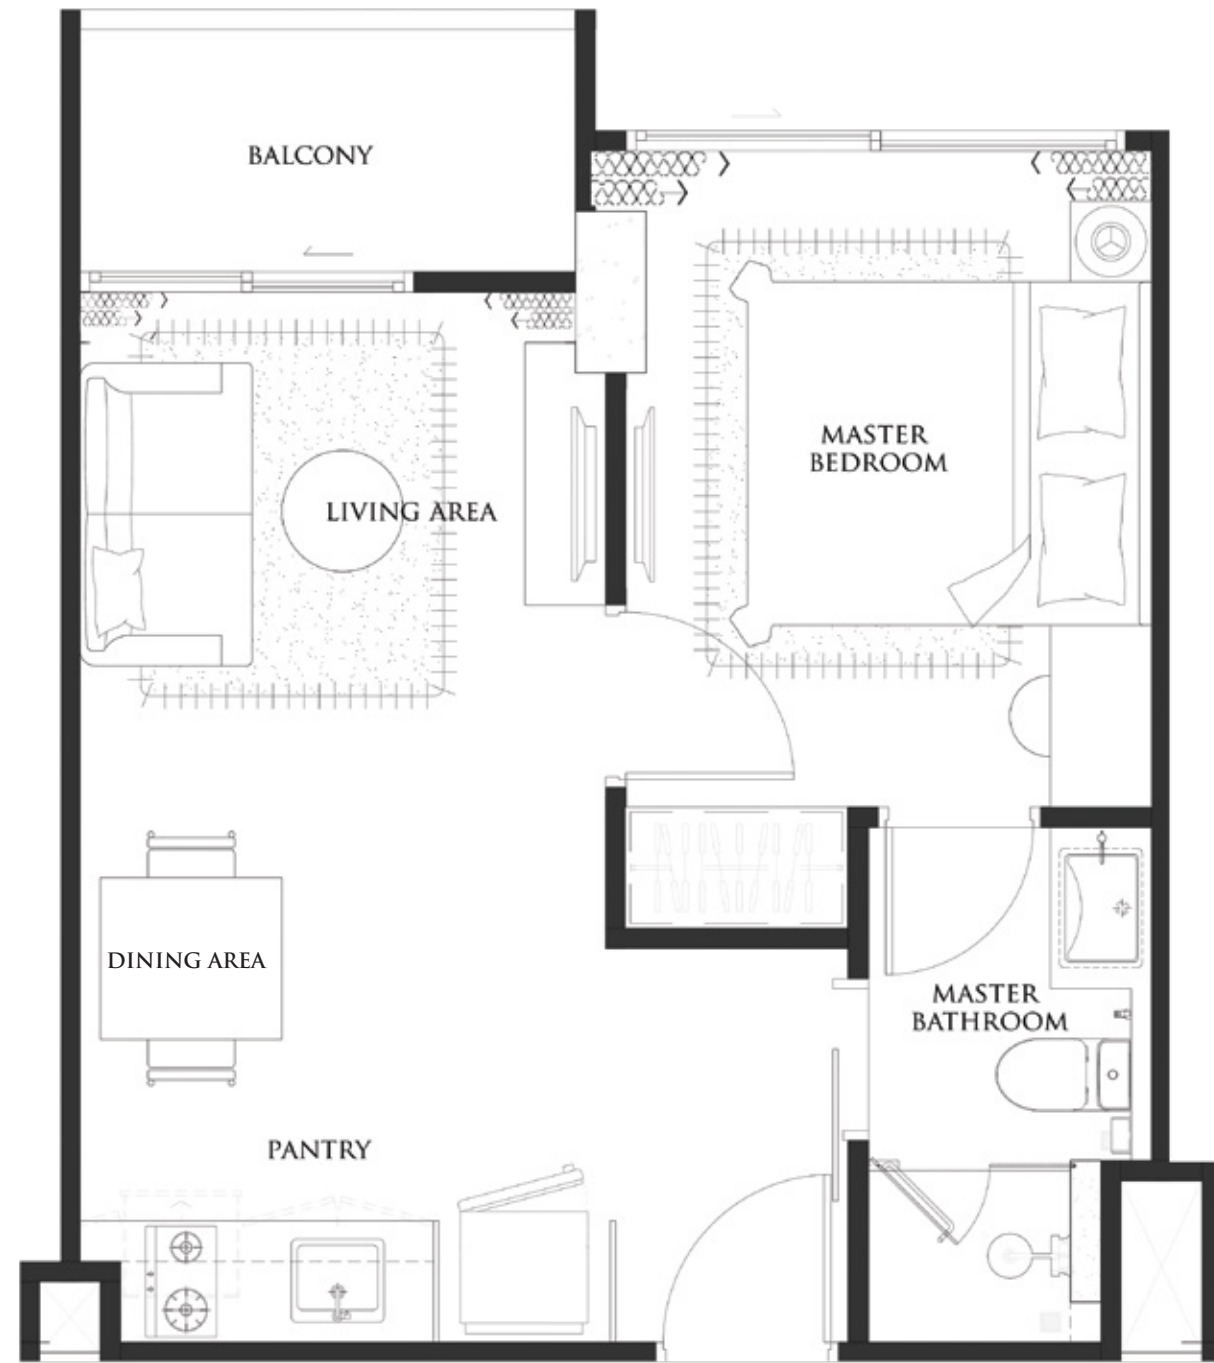

EMBASSY

EXECUTIVE SUITE

1 BEDROOM
SIZE 33 -35 SQ.M.

UNIT TYPE

1 BEDROOM 33-35 SQ.M

PICTURES SHOWN HERE ARE COMPUTER GENERATED/RENDERING AND SUBJECT TO FINAL DESIGN AND CHANGES WITHOUT PRIOR NOTICE

EMBASSY

AMBASSADOR SUITE