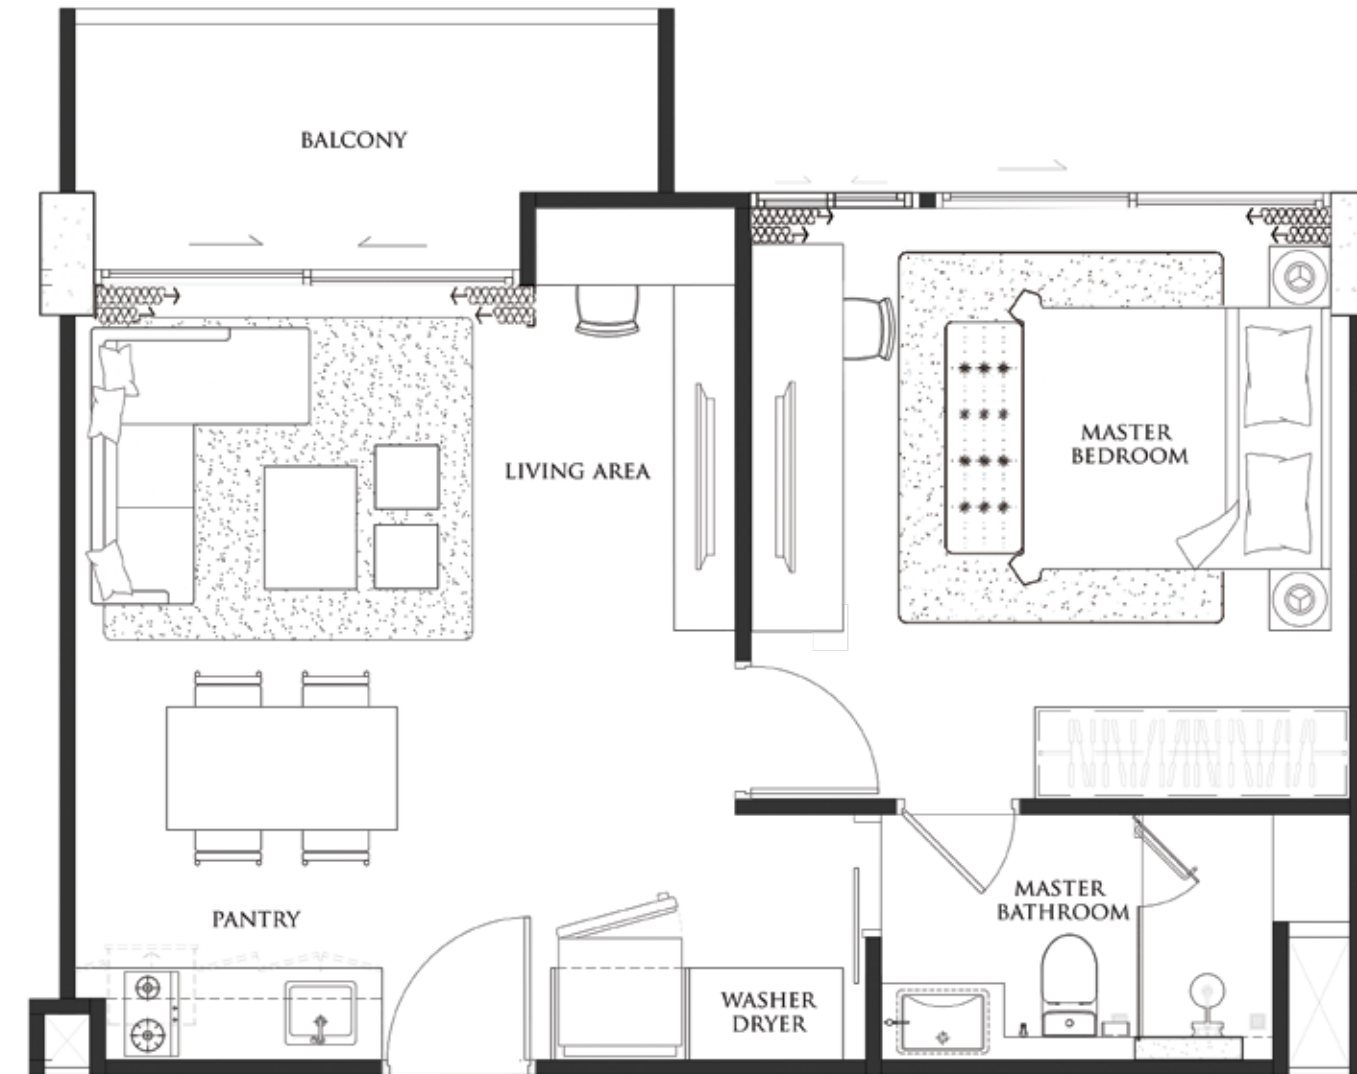

EMBASSY

AMBASSADOR SUITE

1 BEDROOM
SIZE 51 SQ.M.

UNIT TYPE
1 BEDROOM 51 SQ.M