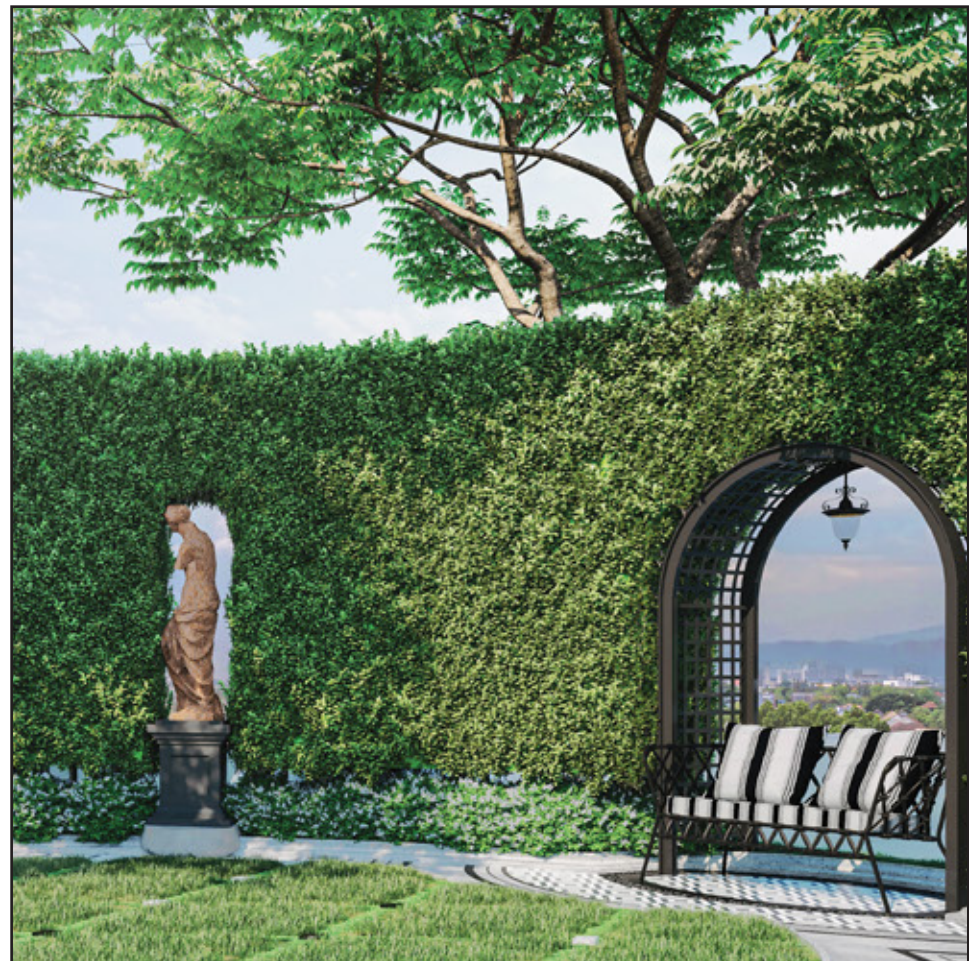

GARDEN

A FORMAL FRENCH GARDEN WITH STRAIGHT, CLEAN CUT LINES AND LEVEL TERRACES.