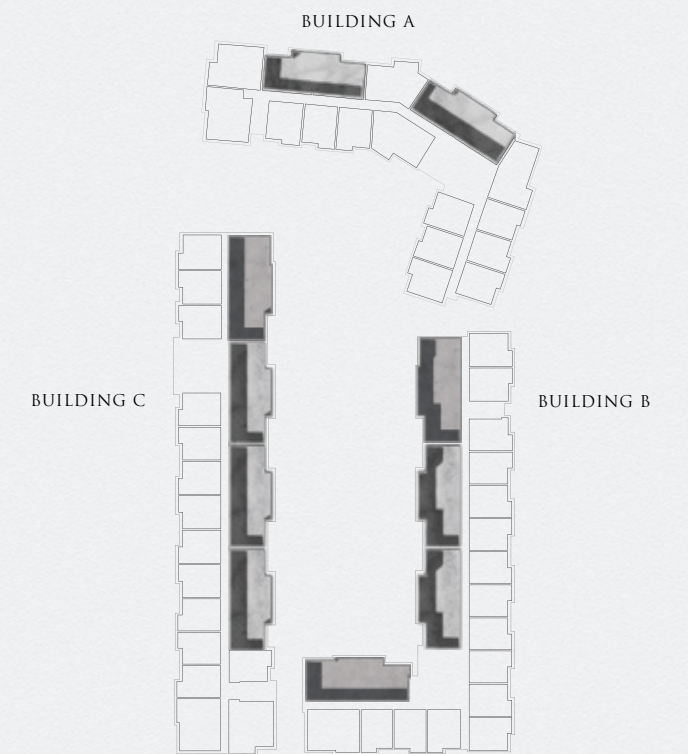

PICTURES SHOWN HERE ARE COMPUTER GENERATED/RENDERING AND SUBJECT TO FINAL DESIGN AND CHANGES WITHOUT PRIOR NOTICE

EMBASSY

PRESIDENTIAL SUITE

3 BEDROOM
 SIZE 102-105 SQ.M.

UNIT TYPE
 3 BEDROOM 102-105 SQ.M