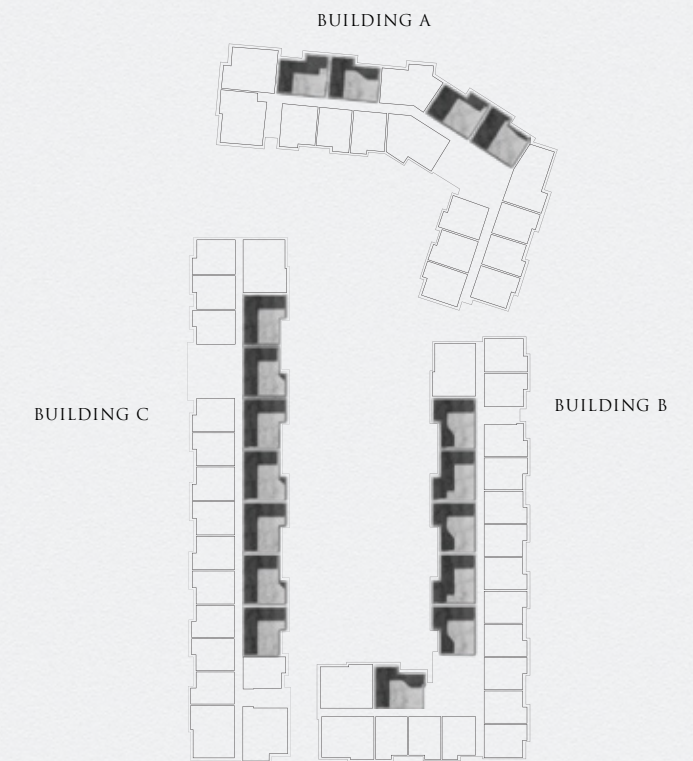

UNIT TYPE
1 BEDROOM 51 SQ.M