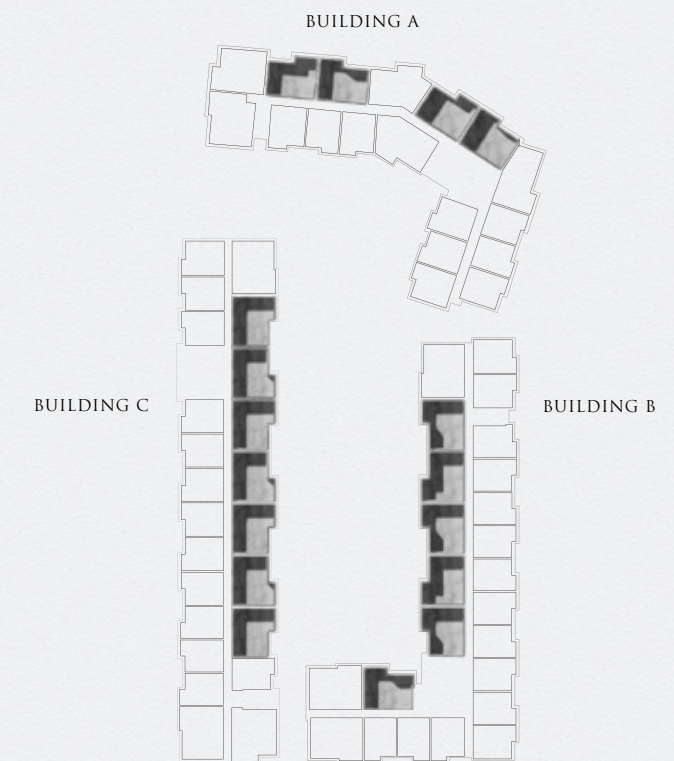

UNIT TYPE
2 BEDROOM 51 SQ.M