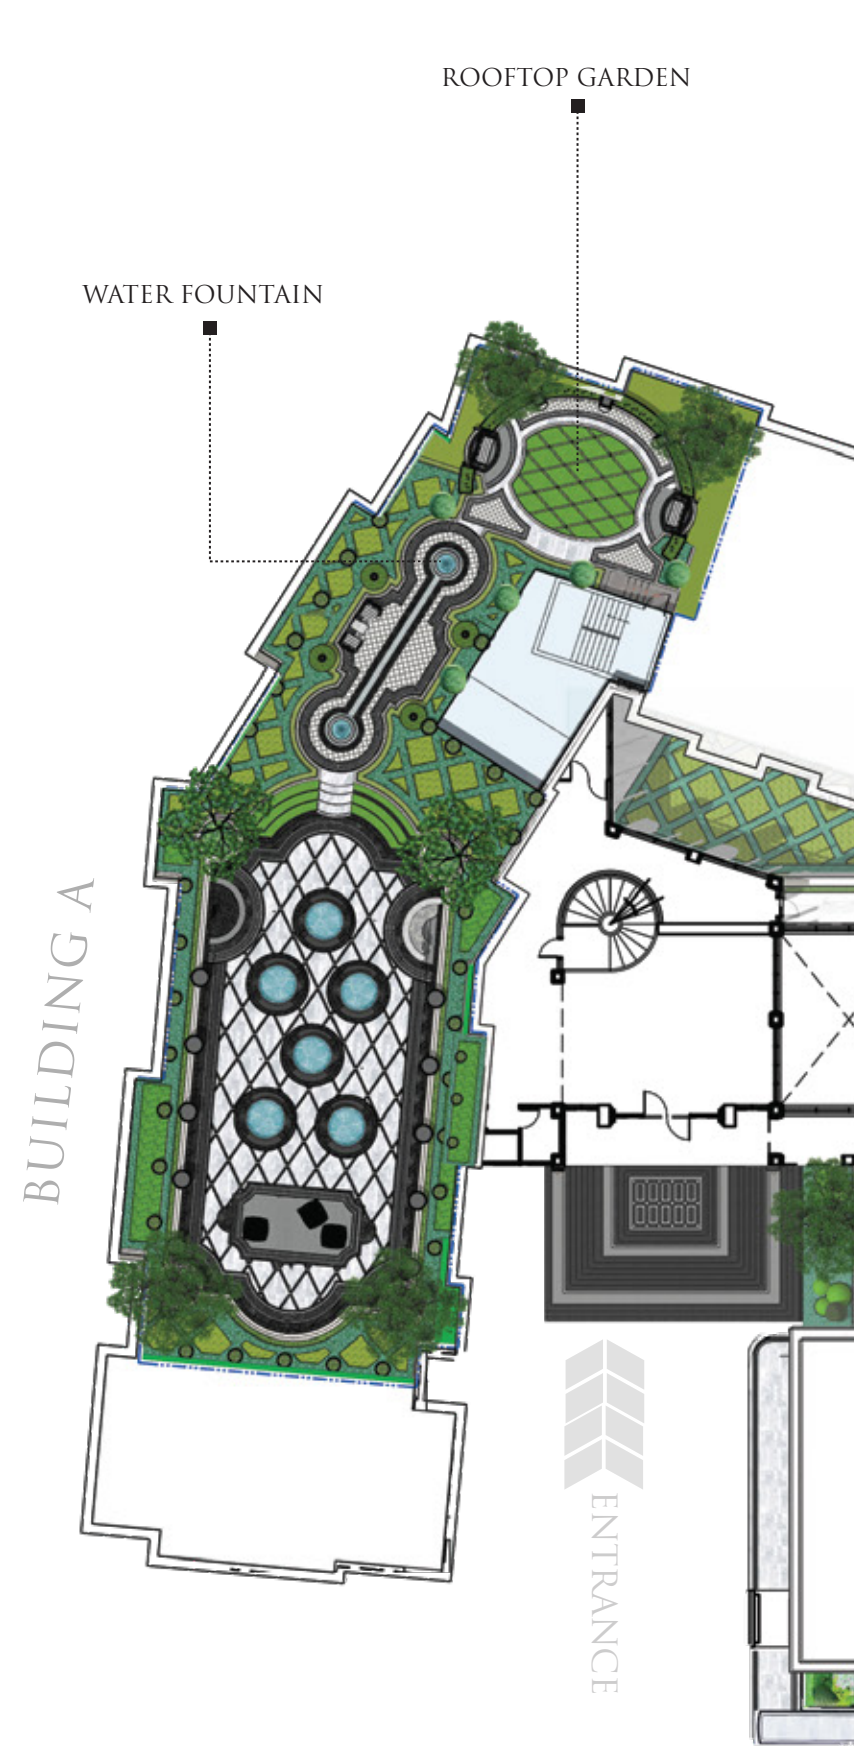

PROJECT INFORMATION

A HAVEN WHERE DIVERSE CULTURES
COME TOGETHER, AND MEANINGFUL
CONNECTIONS THRIVE.

EMBASSY
YOUR SIGNATURE ADDRESS

PROJECT HIGHLIGHTS

- ☑ 1. LOBBY
- ☑ 2. DIPLOMAT BAR
- ☑ 3. DIPLOMAT LOUNGE AND CO-WORKING SPACE
- ☑ 4. CORRESPONDENCE CENTER
- ☑ 5. OUTDOOR OASIS:
 - A) 3 OUTDOOR SWIMMING POOL
 - B) CHILDREN SWIMMING POOL
- ☑ 6. INDOOR SWIMMING POOL
- ☑ 7. JACUZZI
 - A) 6 ROOFTOP JACUZZI WITH MOVIE SCREEN
 - B) PIANO JACUZZI
 - C) 3 GARDEN JACUZZI
- ☑ 8. GARDEN
 - A) BALLERINA GARDEN
 - B) TERRACE GARDEN WITH POND
 - C) ELEVATED BAR GARDEN
 - D) ROOF TOP GARDEN
 - E) SECRET GARDEN
- ☑ 9. ENTERTAINMENT
 - A) GAME ROOM
 - B) VR ROOM
 - C) KIDS CLUB
- ☑ 10. HEALTH AND SPA CENTER
 - A) INTERACTIVE GYM
 - B) SPA
 - I) SAUNA
 - II) ONSEN
 - III) MASSAGE ROOM
 - C) REHABILITATION AREA