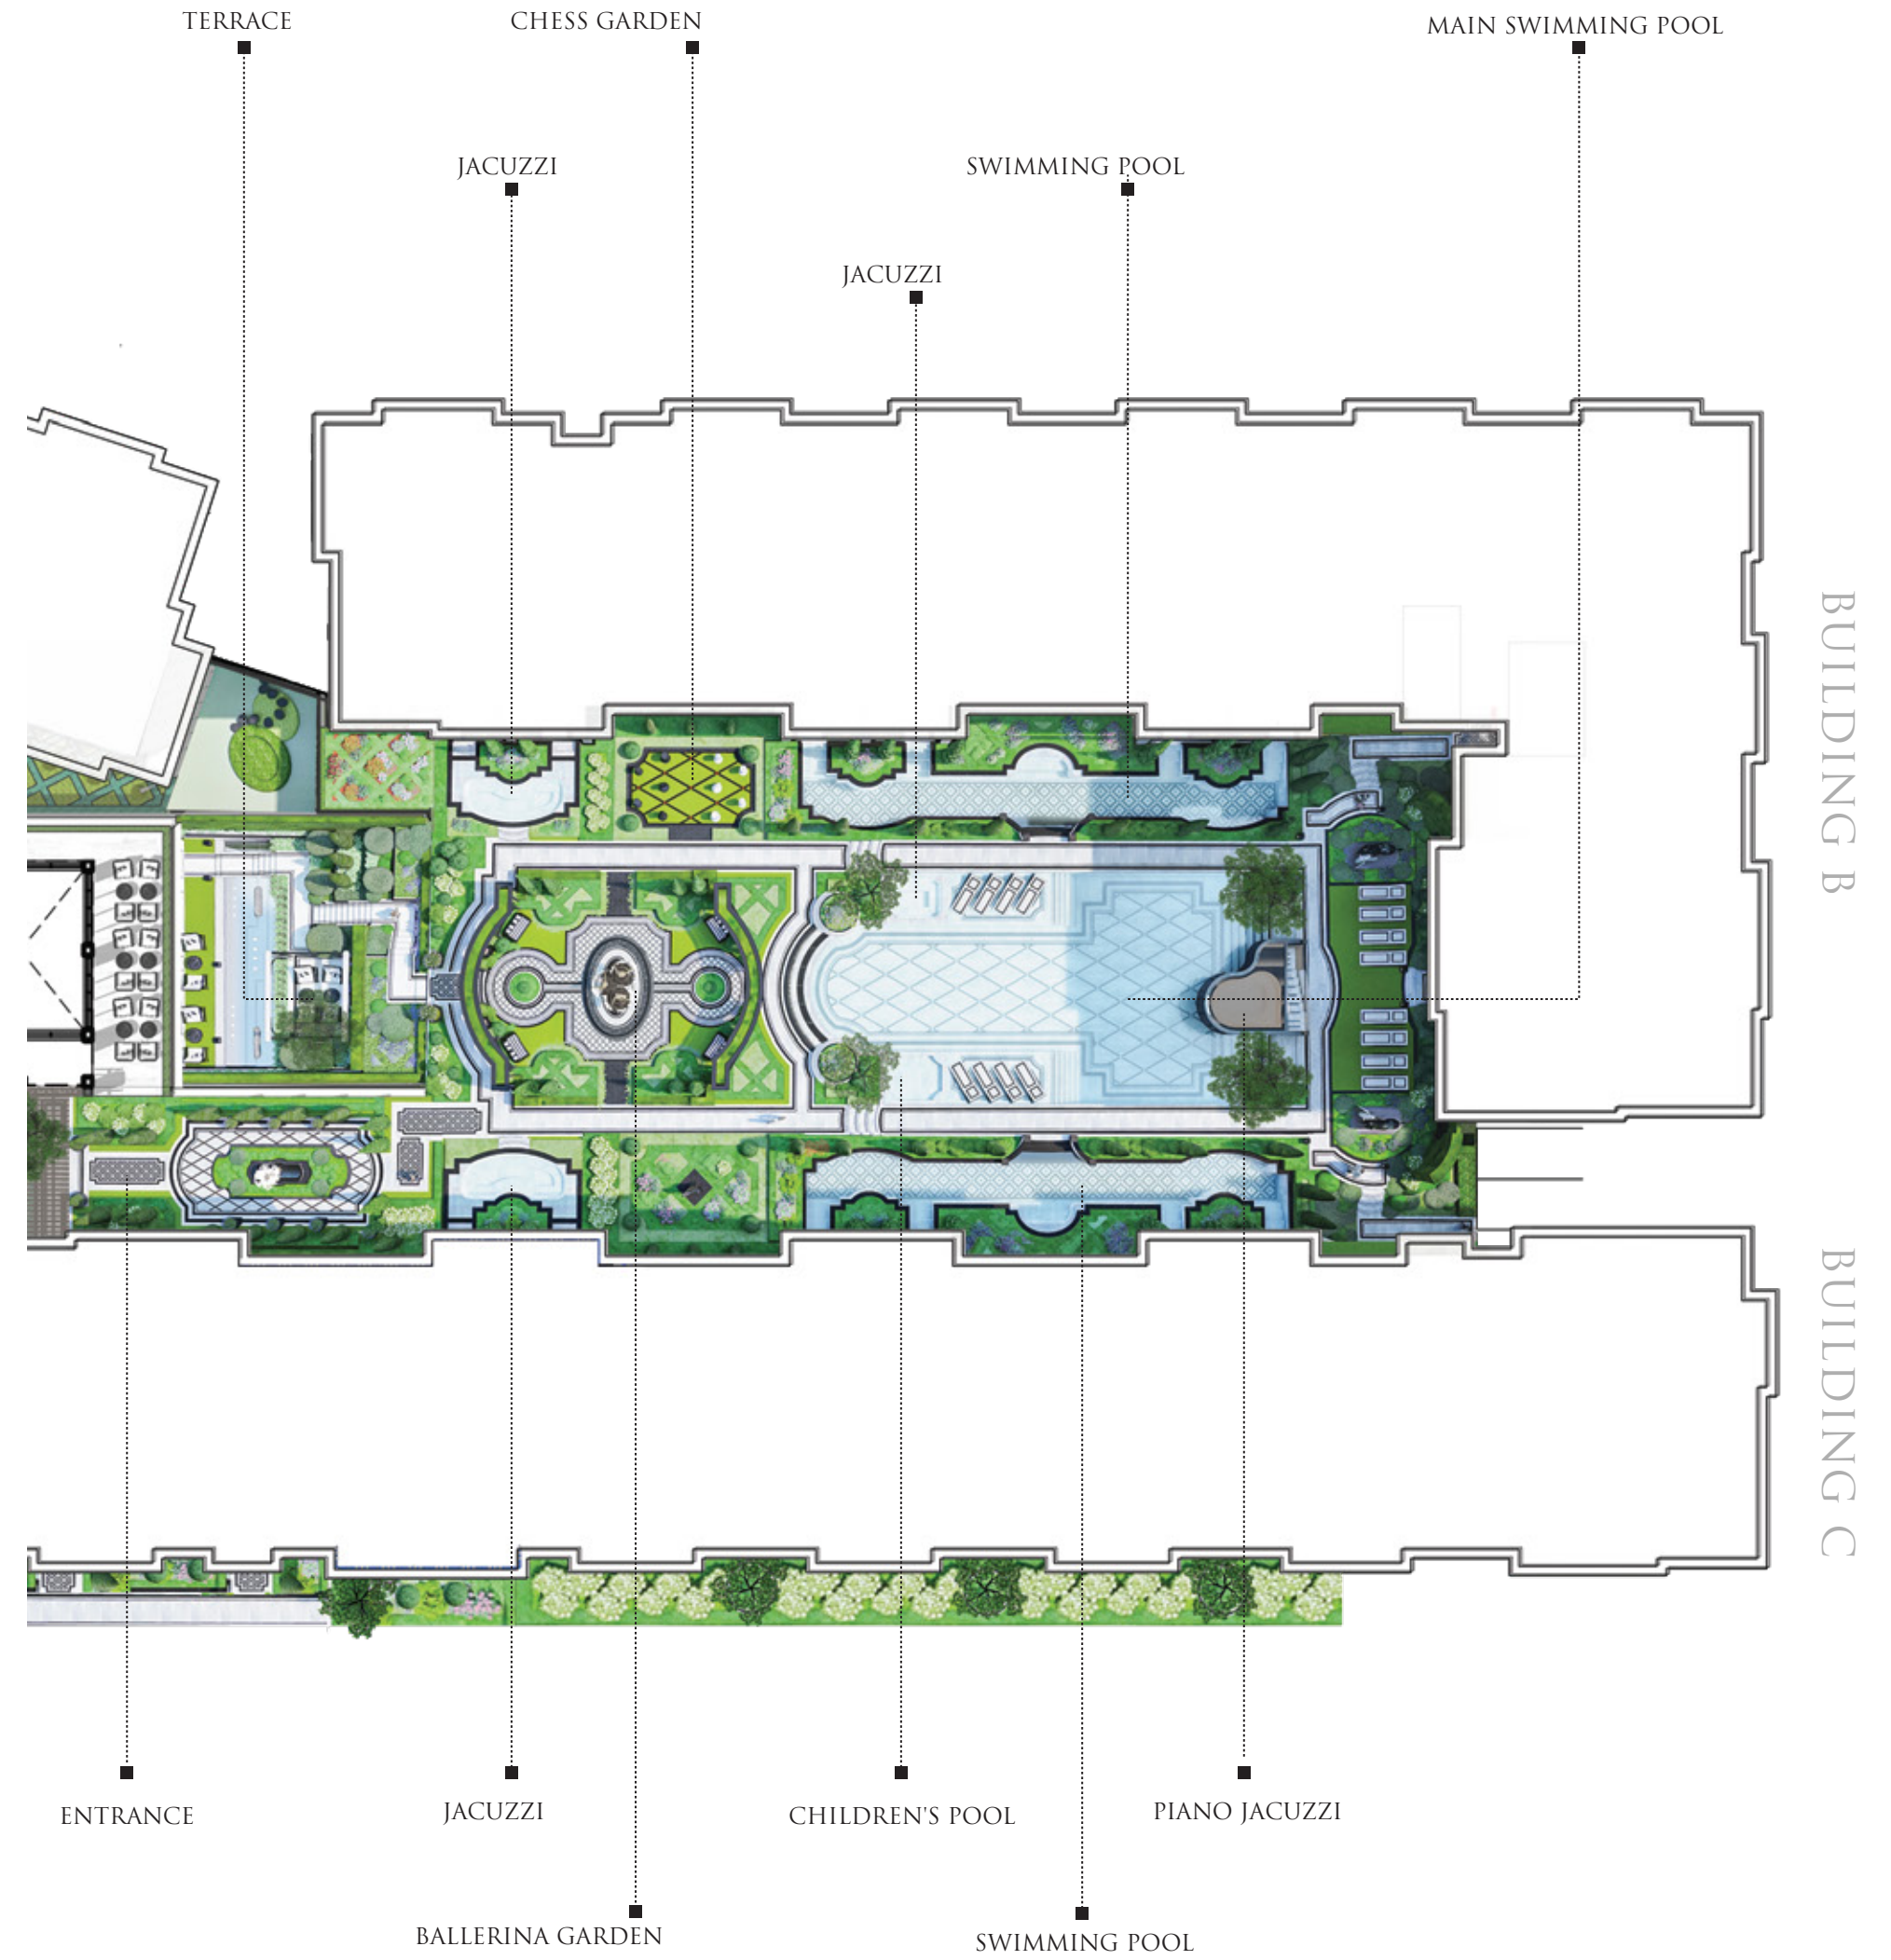

PROJECT INFORMATION

A HAVEN WHERE DIVERSE CULTURES
COME TOGETHER, AND MEANINGFUL
CONNECTIONS THRIVE.

EMBASSY
YOUR SIGNATURE ADDRESS

PROJECT HIGHLIGHTS

- ☑ 1. LOBBY
- ☑ 2. DIPLOMAT BAR
- ☑ 3. DIPLOMAT LOUNGE AND CO-WORKING SPACE
- ☑ 4. CORRESPONDENCE CENTER
- ☑ 5. OUTDOOR OASIS:
 - A) 3 OUTDOOR SWIMMING POOL
 - B) CHILDREN SWIMMING POOL
- ☑ 6. INDOOR SWIMMING POOL
- ☑ 7. JACUZZI
 - A) 6 ROOFTOP JACUZZI WITH MOVIE SCREEN
 - B) PIANO JACUZZI
 - C) 3 GARDEN JACUZZI
- ☑ 8. GARDEN
 - A) BALLERINA GARDEN
 - B) TERRACE GARDEN WITH POND
 - C) ELEVATED BAR GARDEN
 - D) ROOF TOP GARDEN
 - E) SECRET GARDEN
- ☑ 9. ENTERTAINMENT
 - A) GAME ROOM
 - B) VR ROOM
 - C) KIDS CLUB
- ☑ 10. HEALTH AND SPA CENTER
 - A) INTERACTIVE GYM
 - B) SPA
 - I) SAUNA
 - II) ONSEN
 - III) MASSAGE ROOM
 - C) REHABILITATION AREA