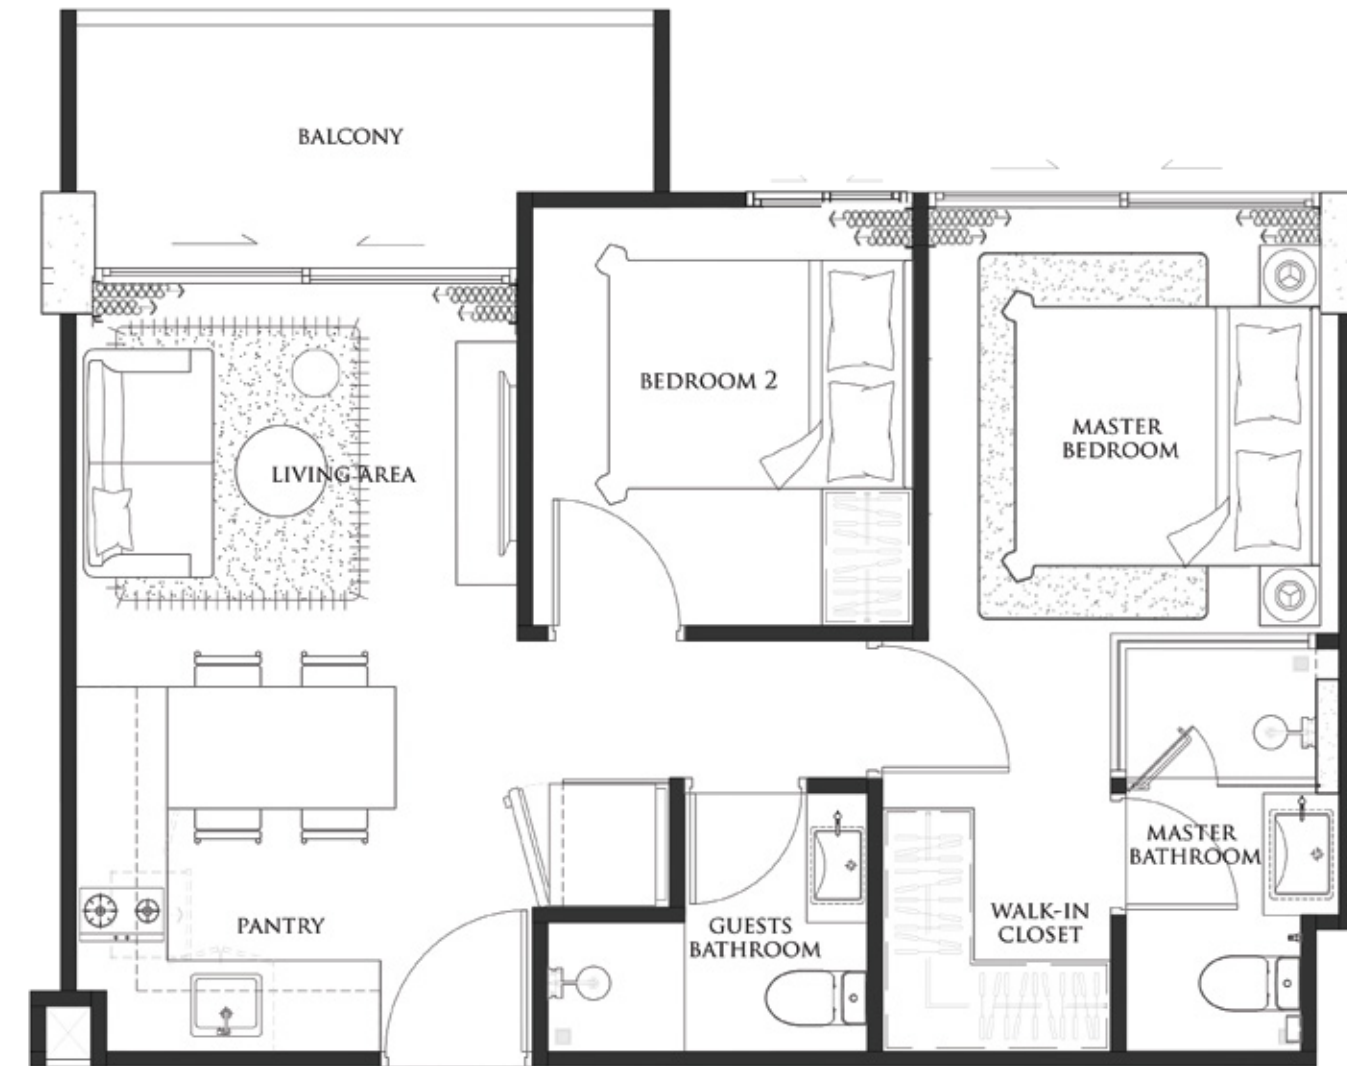

1 BEDROOM
SIZE 51 SQ.M.

UNIT TYPE
1 BEDROOM 51 SQ.M

PICTURES SHOWN HERE ARE COMPUTER GENERATED/RENDERING AND SUBJECT TO FINAL DESIGN AND CHANGES WITHOUT PRIOR NOTICE

EMBASSY

DIPLOMAT SUITE

2 BEDROOM
SIZE 51 SQ.M.